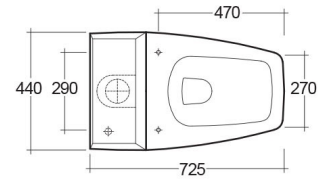

**RAK-STAR GALAXY**  
**Syphonic | One Piece | Water Closet**

**RAK**  
 CERAMICS

**TECHNICAL SPECIFICATIONS**

Suite:	RAK-STAR GALAXY
Type:	One Piece
Dimensions:	735 x 280 mm
Weight:	40 Kg
Color:	Alpine White, Ivory
Trap type:	S Trap
Trapway type:	Exposed
Seat cover options:	ABS Plastic
Bowl shape:	Rectangle
Flush Type:	Single Flush

Code	Name
ST05AWHA	SEAT & COVER (ABS)
ST10AWHA	STAR GALAXY WATER CLOSET SIPHONIC ONE PIECE 73CM

Dimensions: All dimensions in mm. Tolerance of vitreous china & fireclay items: ± 5% for below 200mm and ± 3% for above 200mm; for all other items tolerance ± 1%. Note: Due to a continuing development program to improve design and performance, the manufacturer reserves all rights to vary specifications without prior information. Please note accessories are for photographic use only.