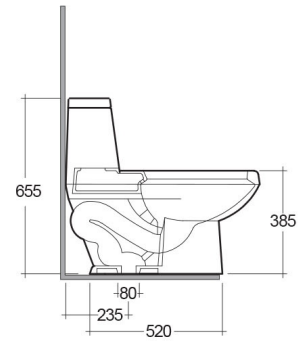

**RAK-STAR GALAXY**  
**Syphonic | One Piece | Water Closet**

**RAK**  
 CERAMICS

**TECHNICAL SPECIFICATIONS**

Suite:	RAK-STAR GALAXY
Type:	One Piece
Dimensions:	735 x 280 mm
Weight:	40 Kg
Color:	Alpine White, Ivory
Trap type:	S Trap
Trapway type:	Exposed
Seat cover options:	ABS Plastic
Bowl shape:	Rectangle
Flush Type:	Single Flush

Code	Name
ST05AWHA	SEAT & COVER (ABS)
ST10AWHA	STAR GALAXY WATER CLOSET SIPHONIC ONE PIECE 73CM

Dimensions: All dimensions in mm. Tolerance of vitreous china & fireclay items: ± 5% for below 200mm and ± 3% for above 200mm; for all other items tolerance ± 1%. Note: Due to a continuing development program to improve design and performance, the manufacturer reserves all rights to vary specifications without prior information. Please note accessories are for photographic use only.