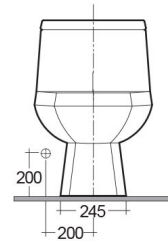

**RAK-STAR GALAXY**  
**Syphonic | One Piece | Water Closet**

**RAK**  
 CERAMICS

**TECHNICAL SPECIFICATIONS**

Suite:	RAK-STAR GALAXY
Type:	One Piece
Dimensions:	735 x 280 mm
Weight:	40 Kg
Color:	Alpine White, Ivory
Trap type:	S Trap
Trapway type:	Exposed
Seat cover options:	ABS Plastic
Bowl shape:	Rectangle
Flush Type:	Single Flush

Code	Name
ST05AWHA	SEAT & COVER (ABS)
ST10AWHA	STAR GALAXY WATER CLOSET SIPHONIC ONE PIECE 73CM

Dimensions: All dimensions in mm. Tolerance of vitreous china & fireclay items: ± 5% for below 200mm and ± 3% for above 200mm; for all other items tolerance ± 1%. Note: Due to a continuing development program to improve design and performance, the manufacturer reserves all rights to vary specifications without prior information. Please note accessories are for photographic use only.