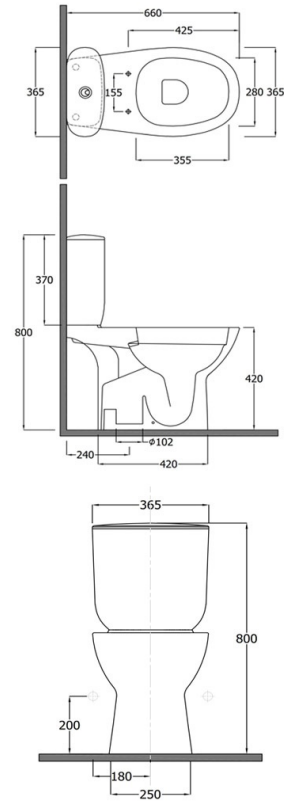

RAK-MORNING | COMFORT HEIGHT 42CM
Close Coupled | Water Closet

RAK
 CERAMICS

TECHNICAL SPECIFICATIONS

Suite:	RAK-MORNING
Type:	Close Coupled
Dimensions:	660 x 365 mm
Color:	Alpine White
Trap type:	S Trap
Trapway type:	S trap
Seat cover options:	Urea
Bowl shape:	Oval
Flush Type:	Dual Flush
Flush Capacity:	4-5 L

Code	Name
MORWT1800AWHA	MORNING WATER CLOSET TANK
MORWC1050AWHA	WATER CLOSET RIMLESS CLOSE COUPLED BACK OPEN S-TRAP 66CM
MORSC3901WH	RAK-Morning Urea Soft Close Seat Cover

Dimensions: All dimensions in mm. Tolerance of vitreous china & fireclay items: ± 5% for below 200mm and ± 3% for above 200mm; for all other items tolerance ± 1%. Note: Due to a continuing development program to improve design and performance, the manufacturer reserves all rights to vary specifications without prior information. Please note accessories are for photographic use only.