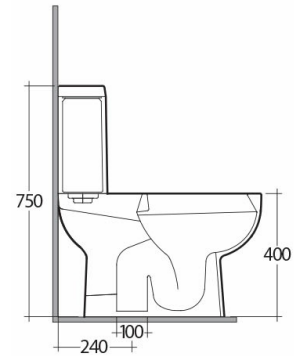

RAK-FLORENCE

One Piece | Water Closet

RAK
CERAMICS

Technical specifications

Dimensions:	660 x 340 mm
Color:	Alpine White
Trap type:	S Trap
Trapway type:	Concealed
Seat cover options:	ABS & Urea
Bowl shape:	Round
Flush Type:	Dual Flush

Code	Name
MP28AWHA	FLORENCE RIMLESS ONE PIECE WATER CLOSET S-TRAP 66CM

Dimensions: All dimensions in mm. Tolerance of vitreous china & fireclay items: $\pm 5\%$ for below 200mm and $\pm 3\%$ for above 200mm; for all other items tolerance $\pm 1\%$. Note: Due to a continuing development program to improve design and performance, the manufacturer reserves all rights to vary specifications without prior information. Please note accessories are for photographic use only.