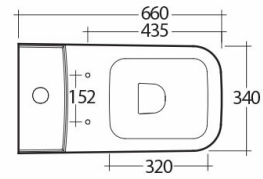

RAK-FLORENCE

One Piece | Water Closet

RAK
CERAMICS

Technical specifications

Dimensions:	660 x 340 mm
Color:	Alpine White
Trap type:	S Trap
Trapway type:	Concealed
Seat cover options:	ABS & Urea
Bowl shape:	Round
Flush Type:	Dual Flush

Code	Name
MP28AWHA	FLORENCE RIMLESS ONE PIECE WATER CLOSET S-TRAP 66CM

Dimensions: All dimensions in mm. Tolerance of vitreous china & fireclay items: $\pm 5\%$ for below 200mm and $\pm 3\%$ for above 200mm; for all other items tolerance $\pm 1\%$. Note: Due to a continuing development program to improve design and performance, the manufacturer reserves all rights to vary specifications without prior information. Please note accessories are for photographic use only.